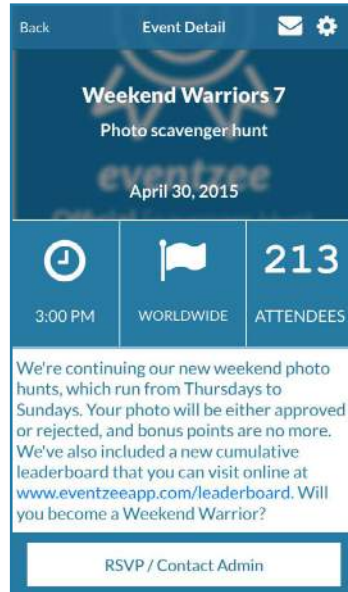

## QR Code Scavenger Hunt Guide

Welcome to Eventzee- Scavenger Hunts Made Easy! We pride ourselves on our easy-to-use process, but we still understand that there's a bit of a learning curve. So in order to make the most of your scavenger hunt experience we've crafted a quick guide to get you started.

### 1. LET'S PLAY!

First, you need to join the hunt. Click the camera icon to scan the code.

### 2. CODED

Each event has a unique join QR code. Scan it and you'll join the hunt.

### 4. NAVIGATE

Once you're in the Event page you'll see icons for clues and the leaderboard.