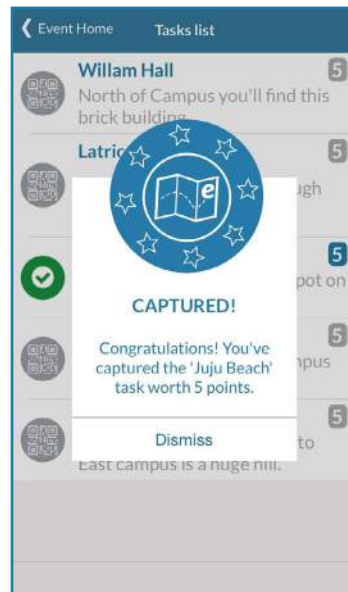

### 3. RSVP

After you scan the code, RSVP and the admin will let you into the hunt.

### 4. NAVIGATE

Once you're in the Event page you'll see icons for clues and the leaderboard.

### 5. SUPER SLEUTH

Clue descriptions will direct you to the hidden location of the QR code.

### 6. SCANNER

Find the code and just press the corresponding clue to scan it.