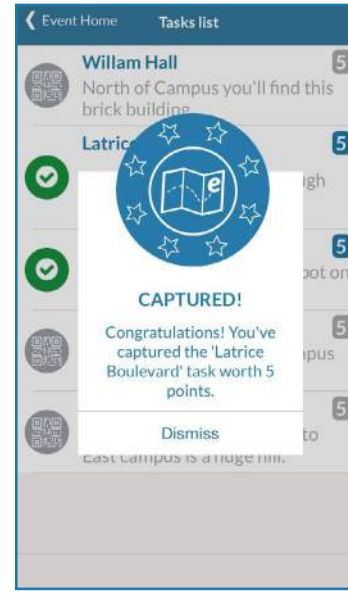

## POP QUIZ!

**1. SCANNING**  
You'll scan the code like normal, so once you find it just click the correct clue.

**2. QUIZ WHIZ**  
Upon scanning just click through to begin the Pop Quiz.

**3. GUESSTIMATE**  
Answer incorrectly and you'll still get another chance for less points though.

**4. A+ STUDENT**  
Answer correctly and you'll be awarded points based on the number of attempts.