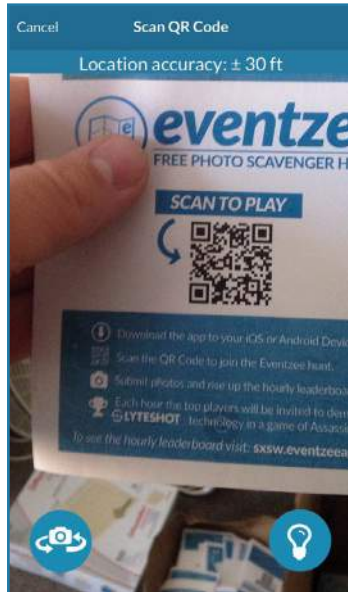

## QR Code Scavenger Hunt Guide

Welcome to Eventzee- Scavenger Hunts Made Easy! We pride ourselves on our easy-to-use process, but we still understand that there's a bit of a learning curve. So in order to make the most of your scavenger hunt experience we've crafted a quick guide to get you started.

### 1. LET'S PLAY!

First, you need to join the hunt. Click the camera icon to scan the code.

### 2. CODED

Each event has a unique join QR code. Scan it and you'll join the hunt.