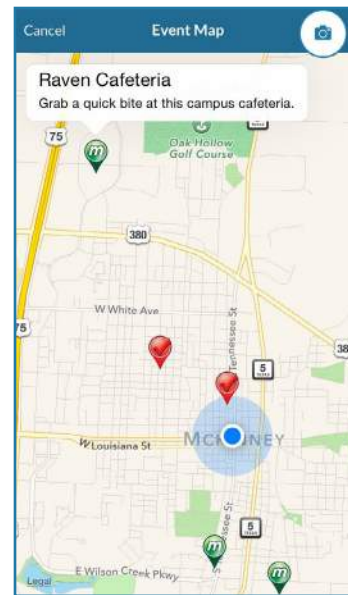

### 5. SUPER SLEUTH

Clue descriptions will direct you to the hidden location of the QR code.

## GPS HUNT

**1. DIRECTION**  
The compass icon to the right will show distance from the clue's location.

**2. CARTOGRAPH**  
Click on the clue to see the GPS location on a map and help in your hunt.

**3. JOURNEY**  
You can also check the overall event map to see how far you are from other clues.