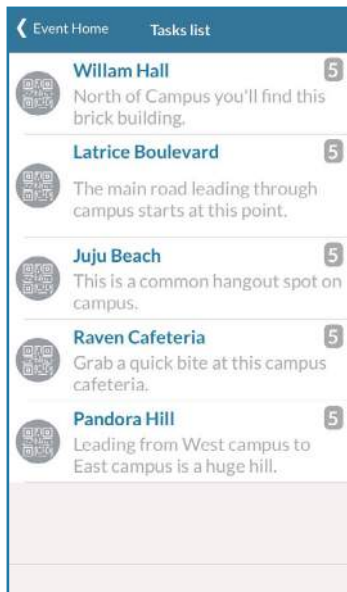

### 1. LET'S PLAY!

First, you need to join the hunt. Click the camera icon to scan the code.

### 2. CODED

Each event has a unique join QR code. Scan it and you'll join the hunt.

### 4. NAVIGATE

Once you're in the Event page you'll see icons for clues and the leaderboard.

### 5. SUPER SLEUTH

Clue descriptions will direct you to the hidden location of the QR code.