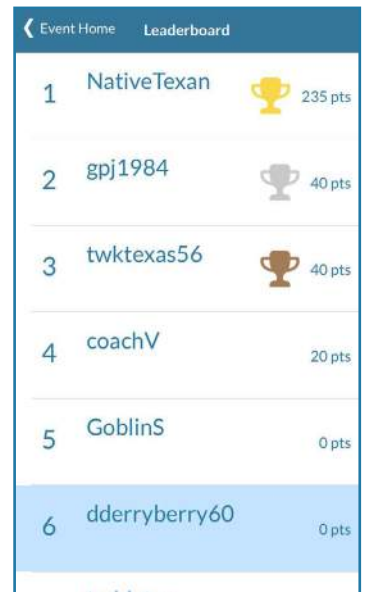

8. BE A LEADER

The more points you get the higher you'll rise on the leaderboard.