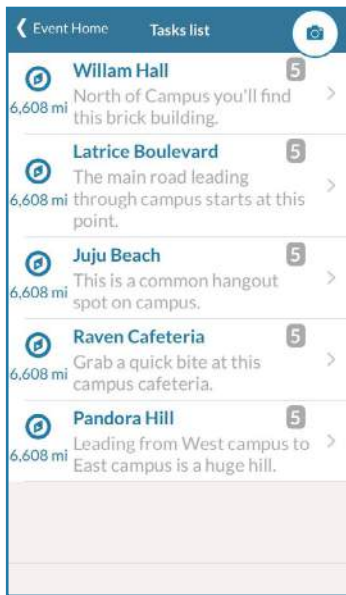

GPS HUNT

1. DIRECTION
The compass icon to the right will show distance from the clue's location.